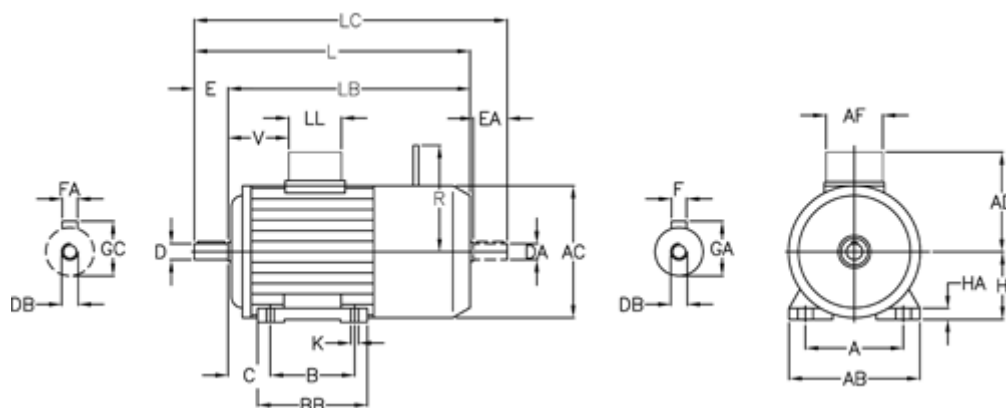

Data Sheet

Article number: 25018412406175

Description: Bonfiglioli brake motor BE63B-4-FA3.5 0.18KW
1400 rpm 3x230/400v 50HZ IE2 AC brake IP55 3.5 B3 stainless steel

Measures

A	= 100	D	= 11	GC	= 12.5	R	= 116
A/F	= 74	DA	= M4	H	= 63	V	= 51
AB	= 120	DB	= M4	HA	= 7.0		
AC	= 121	E	= 23	K	= 7		
AD	= 92	EA	= 11	L	= 269		
B	= 80	F	= 4	LC	= 294		
BB H7	= 96	FA	= 4	Length B	= 246		
C	= 40	GA	= 12.5	LL	= 80		